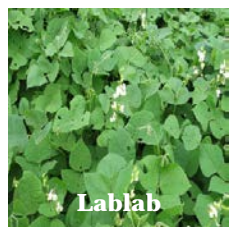

Soil Builder Cover Mix

Summer Mix

Buckwheat (*Fagopyrum esculentum*), cilantro (*Coriandrum sativum*), sunflower (*Helianthus annuus*), cowpea (*Vigna unguiculata*), black oat (*Avena strigosa*), and lablab (*Lablab purpureus*), sunn hemp (*Crotalaria juncea*), pearl millet (*Pennisetum glaucum*)