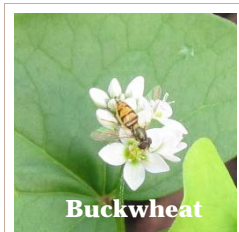

Insectary Cover Crop Mix

Summer Mix

Buckwheat (*Fagopyrum esculentum*), cilantro (*Coriandrum sativum*), sunflower (*Helianthus annuus*), cowpea (*Vigna unguiculata*), black oat (*Avena strigosa*), and lablab (*Lablab purpureus*), marigold (*Tagetes patula*), cosmos (*Cosmos* spp.)

Winter Mix

Buckwheat (*Fagopyrum esculentum*), cilantro (*Coriandrum sativum*), woollypod vetch (*Vicia villosa* ssp. *dasycarpa*), bell bean (*Vicia faba*), sunn hemp (*Crotalaria juncea*), and rapeseed (*Brassica napus*).

Long-term ground cover for orchard

- White clover (*Trifolium repens*), and yellow sweet clover (*Melilotus officinalis*)
- Alfalfa (*Medicago sativa*)
- Perennial peanut (*Arachis pintoii*)

Long-term border crop mix