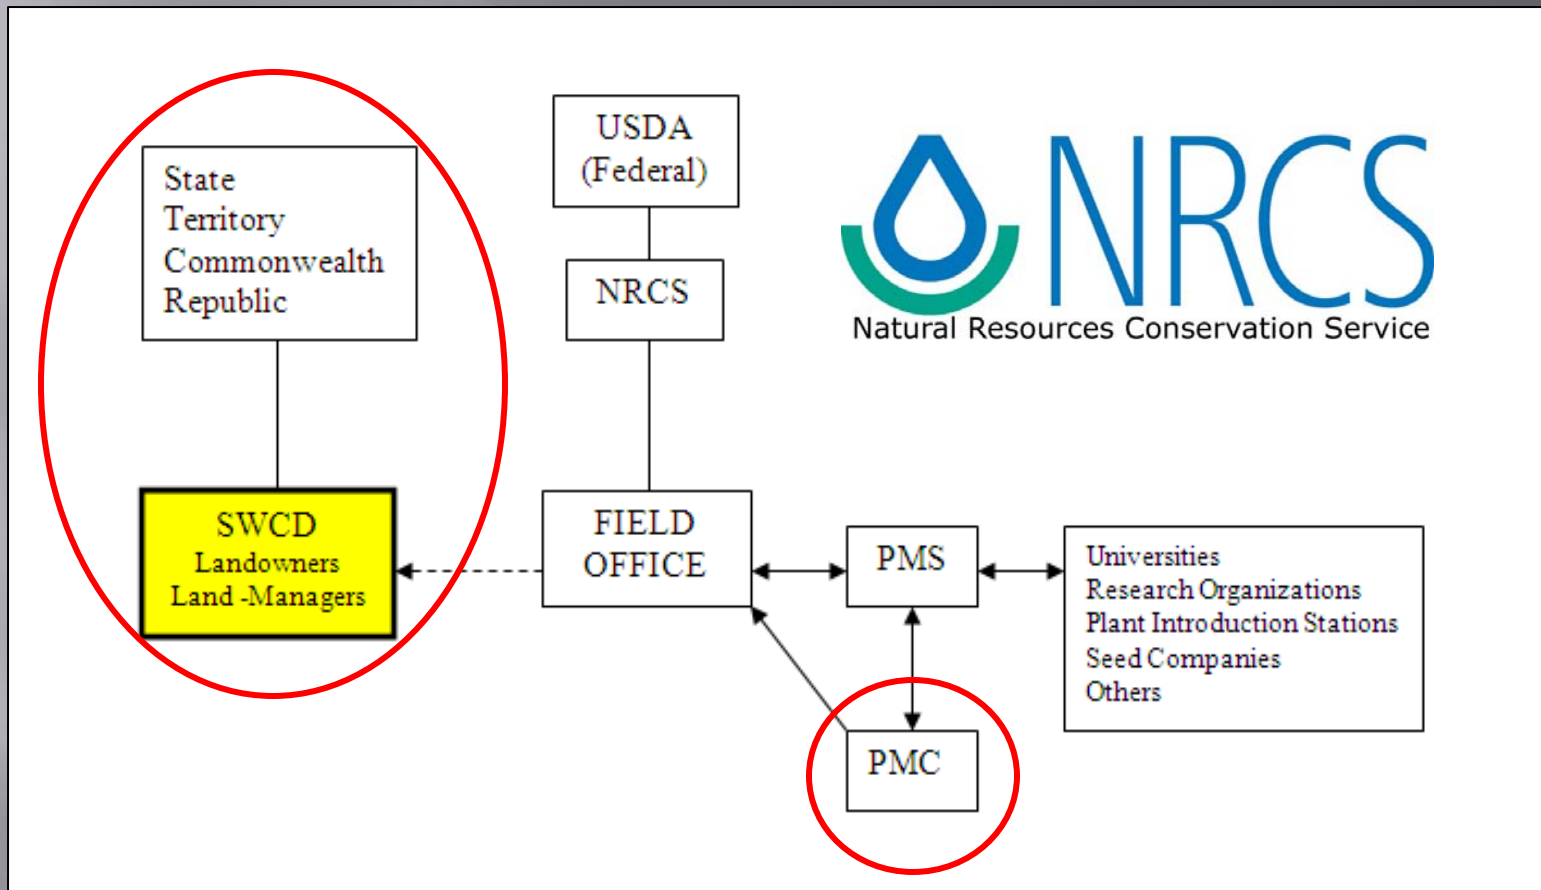

UNITED STATES DEPARTMENT OF AGRICULTURE
NATURAL RESOURCES CONSERVATION SERVICE

HOOLEHUA PLANT MATERIALS CENTER

<http://www.pia.nrcs.usda.gov/technical/pmc.html>

Plant Materials Program Service Areas

<http://plant-materials.nrcs.usda.gov/>

Find vegetative solutions for the conservation of our natural resources.

<http://plant-materials.nrcs.usda.gov/>

Pacific Island Area Hoolehua Plant Materials Center

PACIFIC ISLAND AREA

WEST AREA

EAST AREA

United States Department of Agriculture
Natural Resources Conservation Service

SWCD

Implements federal resource management programs at the local level.

USDA/NRCS Field Office

Assists SWCDs with the implementation of federal resource management programs without complete control.

Plant Materials Specialist

- Identifies plant-related resource concerns
- Recommends solutions to address resource concerns using plants or plant-technologies.

USDA/NRCS Plant Materials Center

Tests plants or develops plant-technology to address resource concerns.