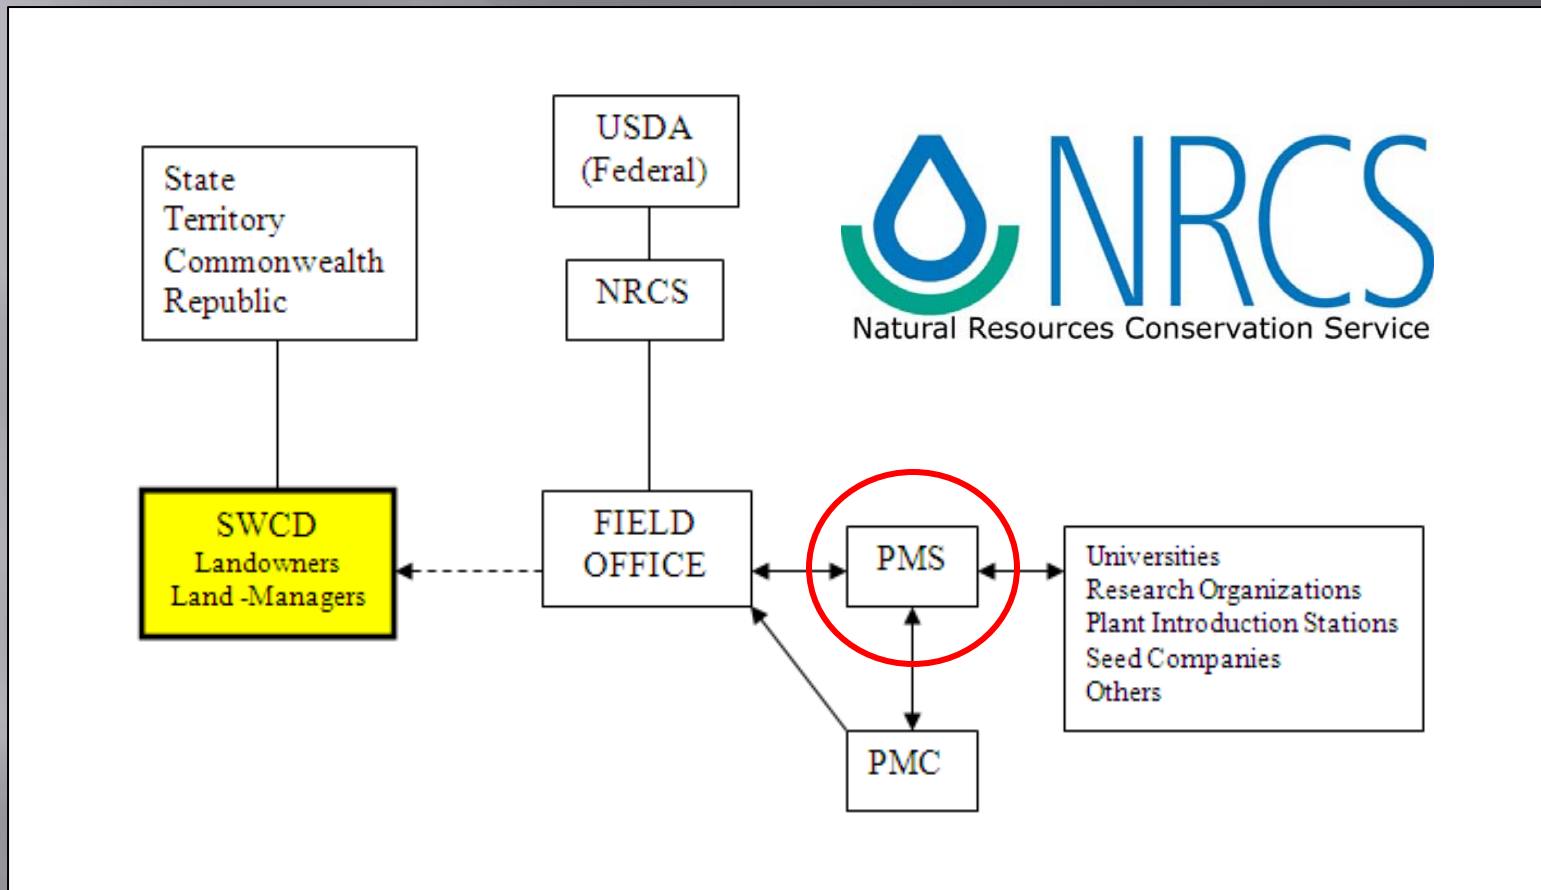

SWCD

Implements federal resource management programs at the local level.

USDA/NRCS Field Office

Assists SWCDs with the implementation of federal resource management programs without complete control.

Plant Materials Specialist

- Identifies plant-related resource concerns
- Recommends solutions to address resource concerns using plants or plant-technologies.

USDA/NRCS Plant Materials Center

Tests plants or develops plant-technology to address resource concerns.

Technology Development Process

Products

- ❑ Fact Sheets
- ❑ Tech Notes
- ❑ Brochures
- ❑ Demonstrations
- ❑ Presentations
- ❑ Tours
- ❑ Training

Plant Selection Process

Determine Plant Environmental Range