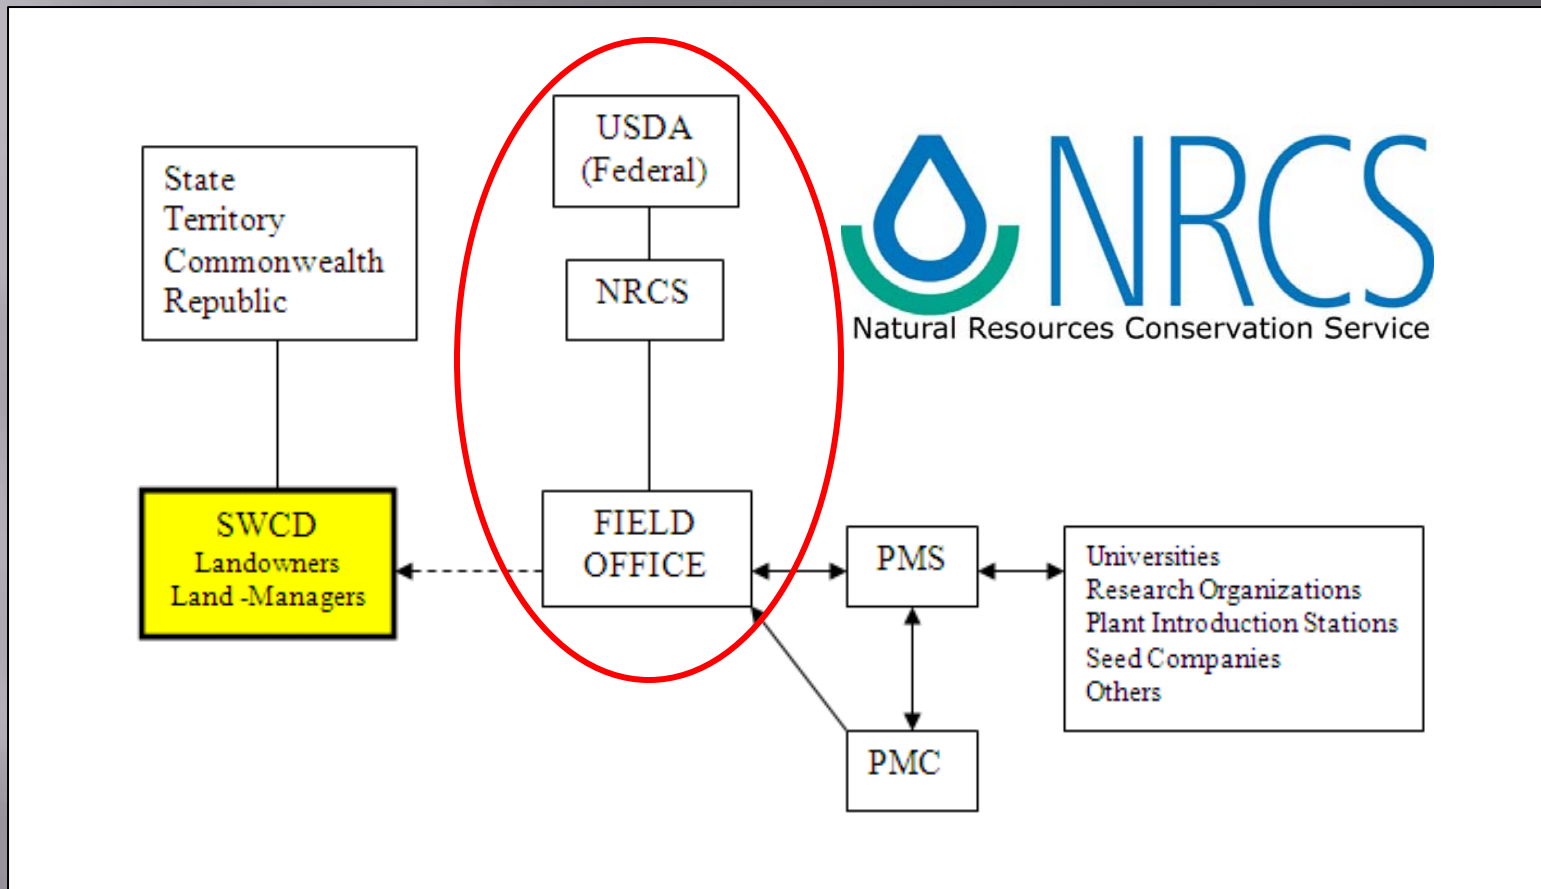

UNITED STATES DEPARTMENT OF AGRICULTURE
NATURAL RESOURCES CONSERVATION SERVICE

HOOLEHUA PLANT MATERIALS CENTER

<http://www.pia.nrcs.usda.gov/technical/pmc.html>

Plant Materials Program Service Areas

<http://plant-materials.nrcs.usda.gov/>

Find vegetative solutions for the conservation of our natural resources.

<http://plant-materials.nrcs.usda.gov/>

Pacific Island Area Hoolehua Plant Materials Center

PACIFIC ISLAND AREA

WEST AREA

EAST AREA

United States Department of Agriculture
Natural Resources Conservation Service

SWCD

Implements federal resource management programs at the local level.

USDA/NRCS Field Office

Assists SWCDs with the implementation of federal resource management programs without complete control.

Plant Materials Specialist

- Identifies plant-related resource concerns
- Recommends solutions to address resource concerns using plants or plant-technologies.

USDA/NRCS Plant Materials Center

Tests plants or develops plant-technology to address resource concerns.