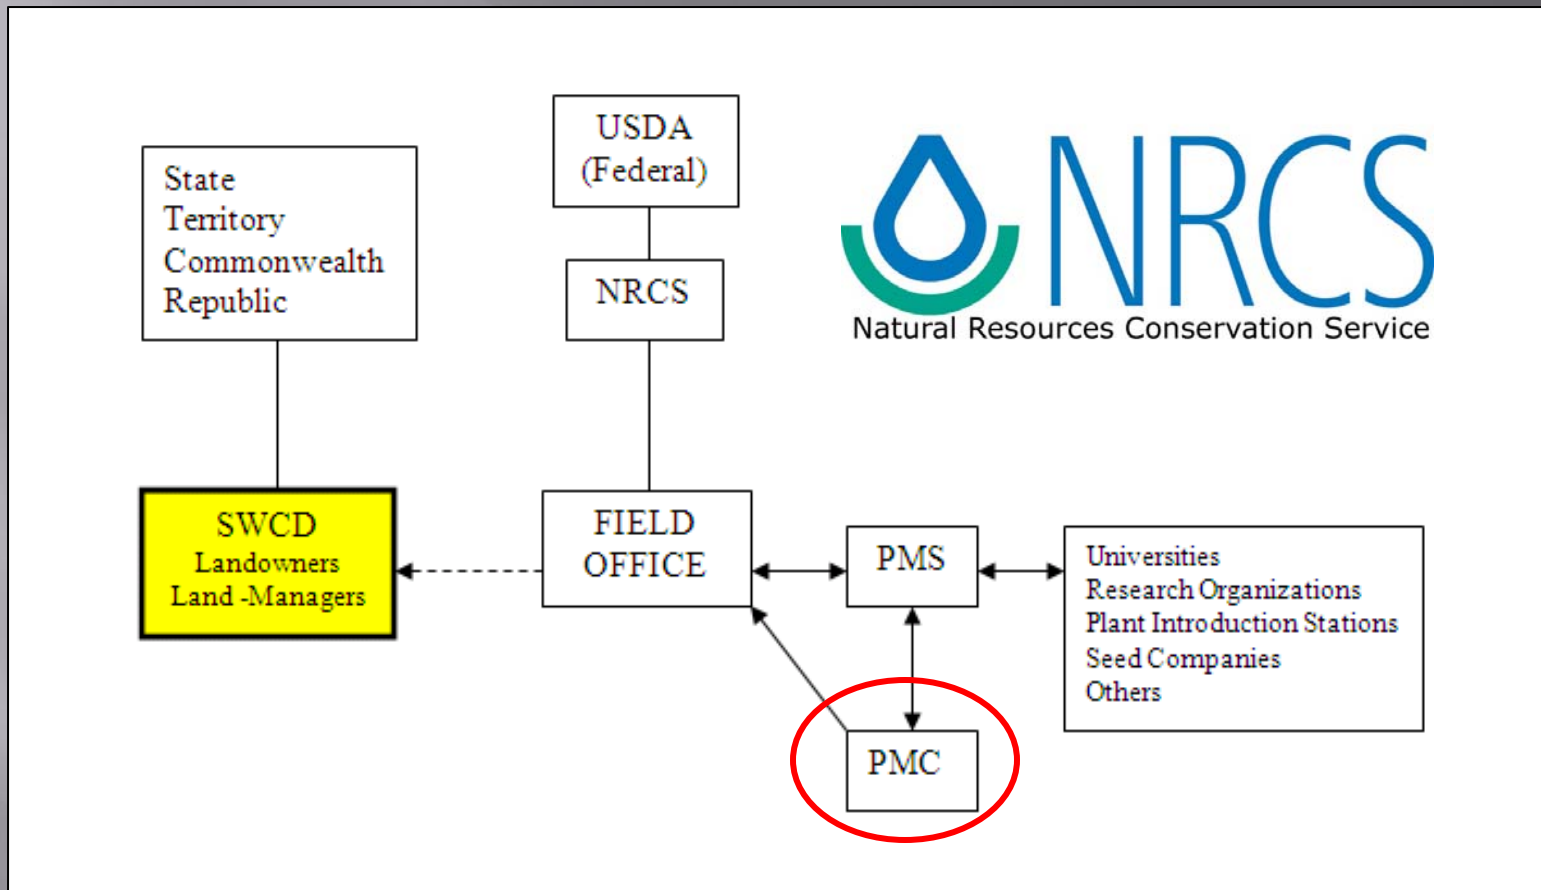

SWCD

Implements federal resource management programs at the local level.

USDA/NRCS Field Office

Assists SWCDs with the implementation of federal resource management programs without complete control.

Plant Materials Specialist

- Identifies plant-related resource concerns
- Recommends solutions to address resource concerns using plants or plant-technologies.

USDA/NRCS Plant Materials Center

Tests plants or develops plant-technology to address resource concerns.